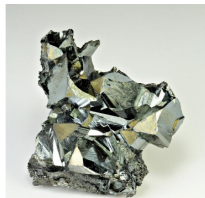

Tetrahedrite - Peru